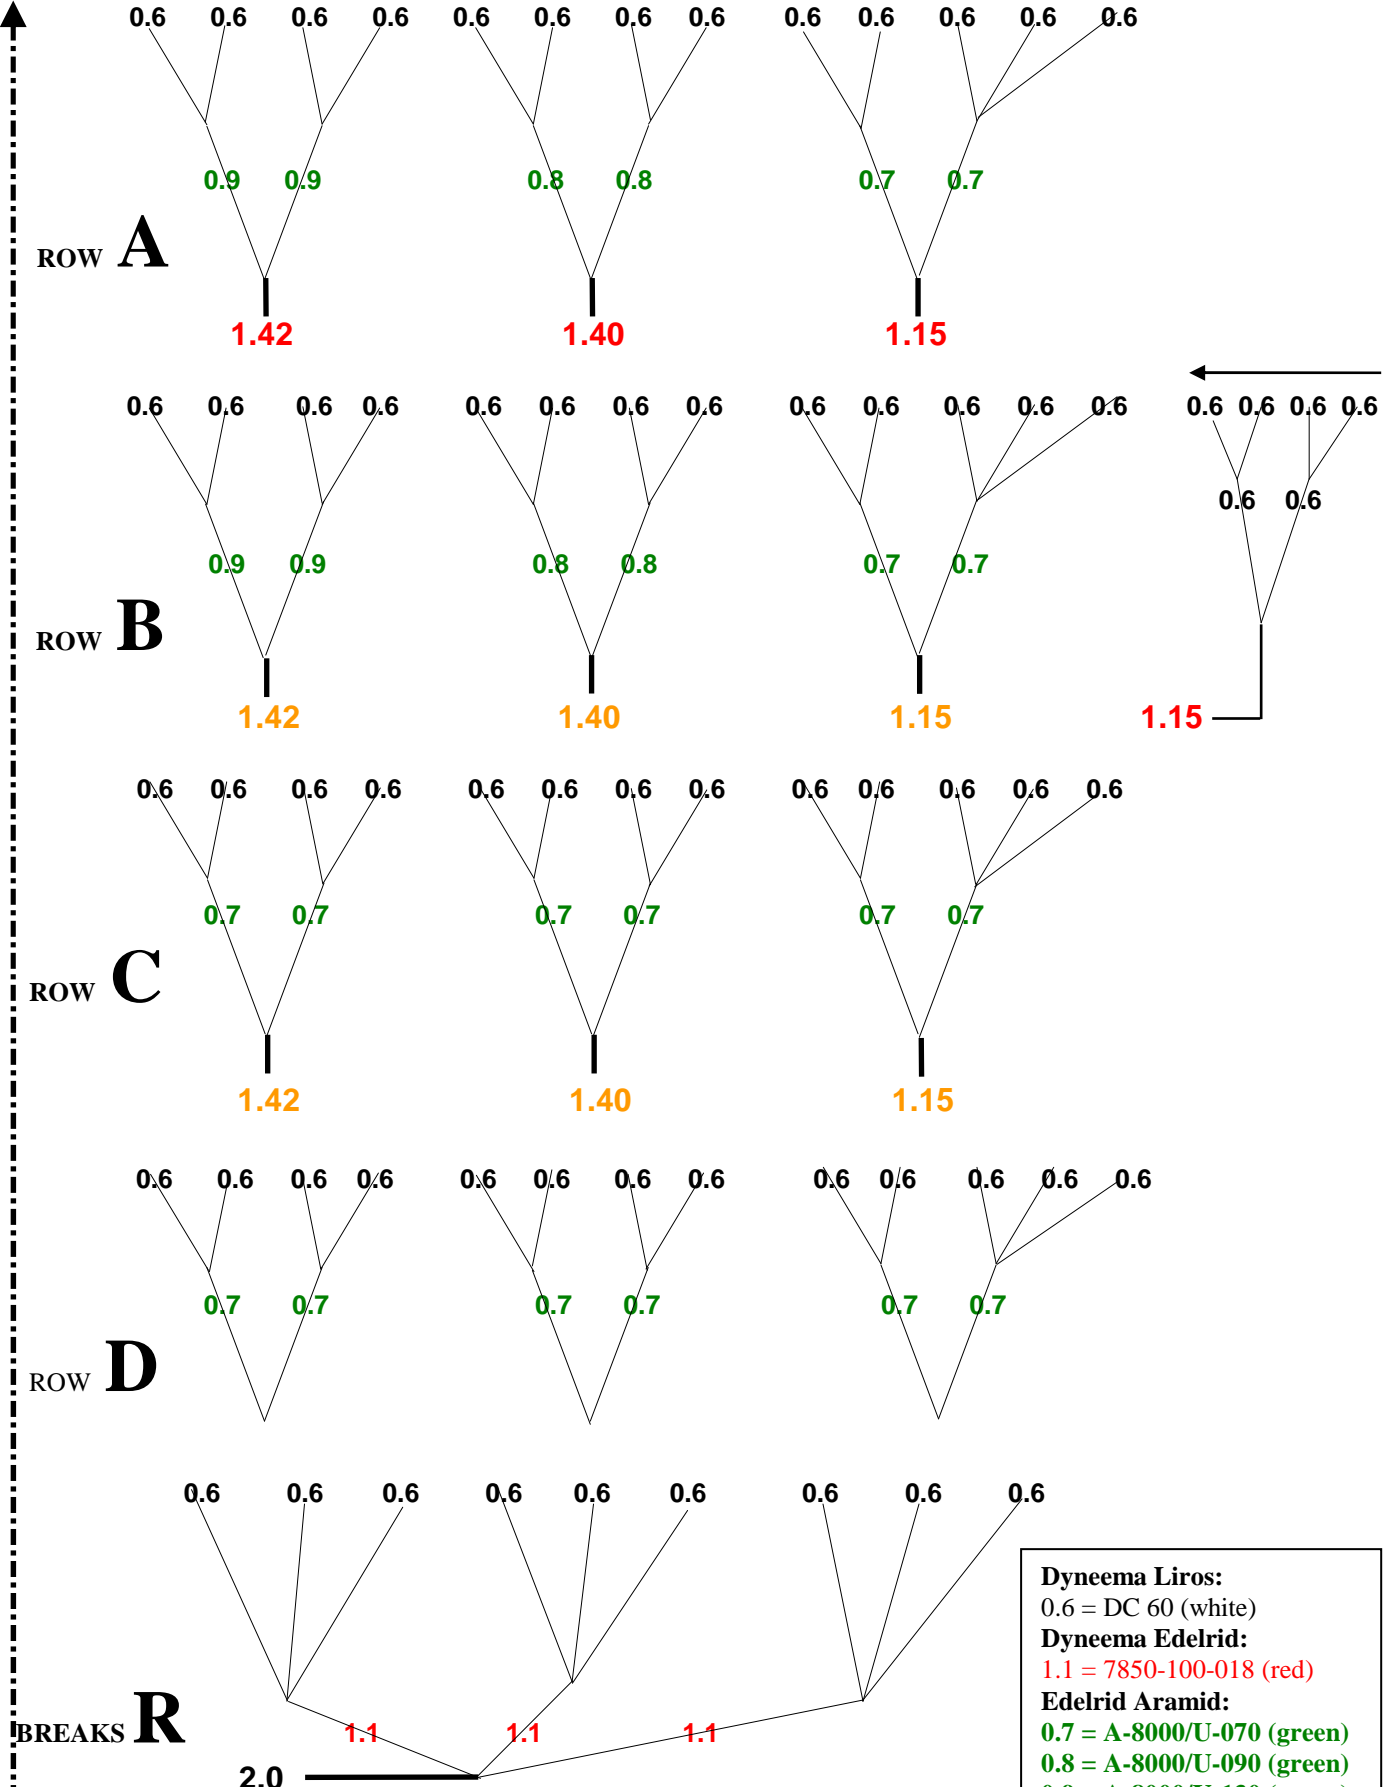

# MONTANA - diameters and colours of lines

MIDDLE OF THE CANOPY

- Dyneema Liros:**
- 0.6 = DC 60 (white)
- Dyneema Edelrid:**
- 1.1 = 7850-100-018 (red)
- Edelrid Aramid:**
- 0.7 = A-8000/U-070 (green)
- 0.8 = A-8000/U-090 (green)
- 0.9 = A-8000/U-130 (green)
- Dyneema Liros:**
- 1.15 = PPSL 120 -red
- 1.15 = PPSL 120 -yellow
- 1.40 = PPSL 160 -red
- 1.40 = PPSL 160 -yellow
- 1.42 = PPSL 200 -red
- 1.42 = PPSL 200 -yellow