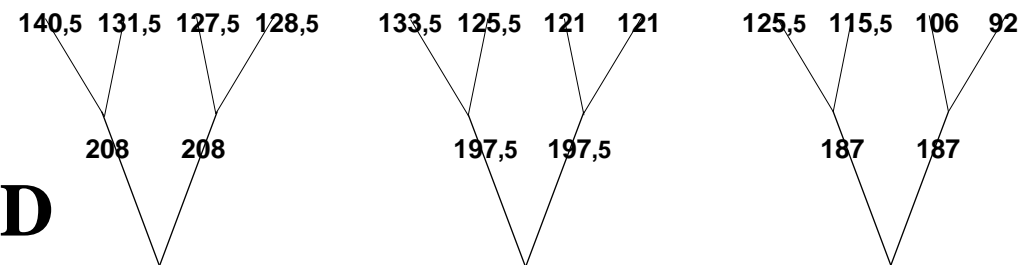

GOLDEN 3 - 30 – syst. of susp. SERIE (1)

MIDDLE OF
THE CANNOPY

ROW **A**

←
STABILO

ROW **B**

ROW **C**

ROW **D**

BREAKS **R**