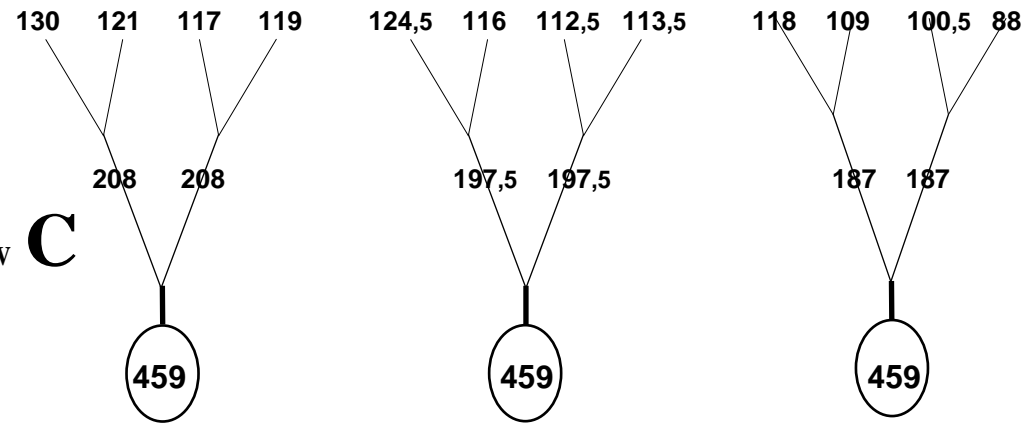

GOLDEN 3 - 30 – syst. of susp. SERIE (1)

MIDDLE OF
THE CANNOPY

ROW **A**

←
STABILO

ROW **B**

ROW **C**

ROW **D**

BREAKS **R**