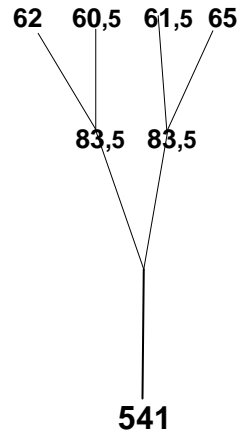

GOLDEN 3 - 30 – syst. of susp. SERIE (1)

MIDDLE OF
THE CANNOPY

ROW **A**

←
STABILO

ROW **B**

ROW **C**

ROW **D**

BREAKS **R**