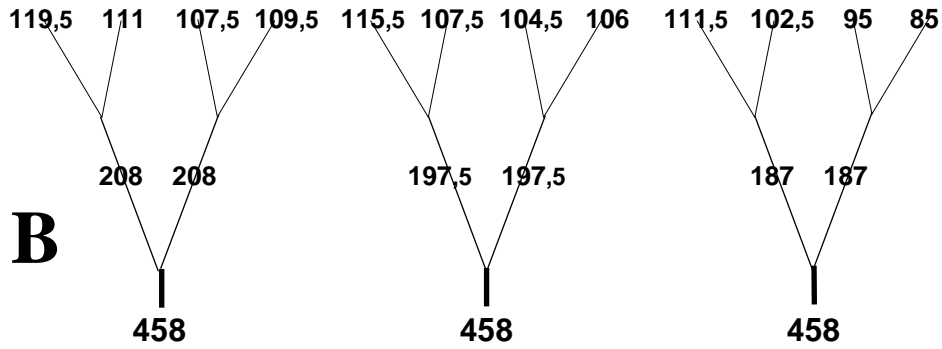

GOLDEN 3 - 30 – syst. of susp. SERIE (1)

MIDDLE OF
THE CANNOPY

ROW **A**

←
STABILO

ROW **B**

ROW **C**

ROW **D**

BREAKS **R**