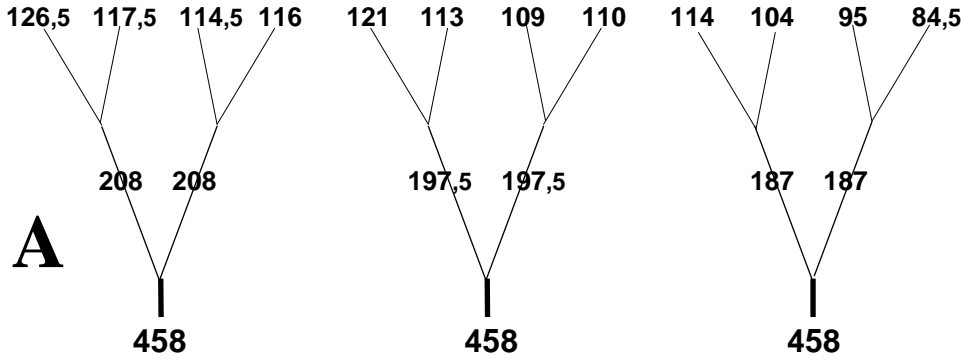

GOLDEN 3 - 30 – syst. of susp. SERIE (1)

MIDDLE OF
THE CANNOPY

ROW **A**

←
STABILO

ROW **B**

ROW **C**

ROW **D**

BREAKS **R**