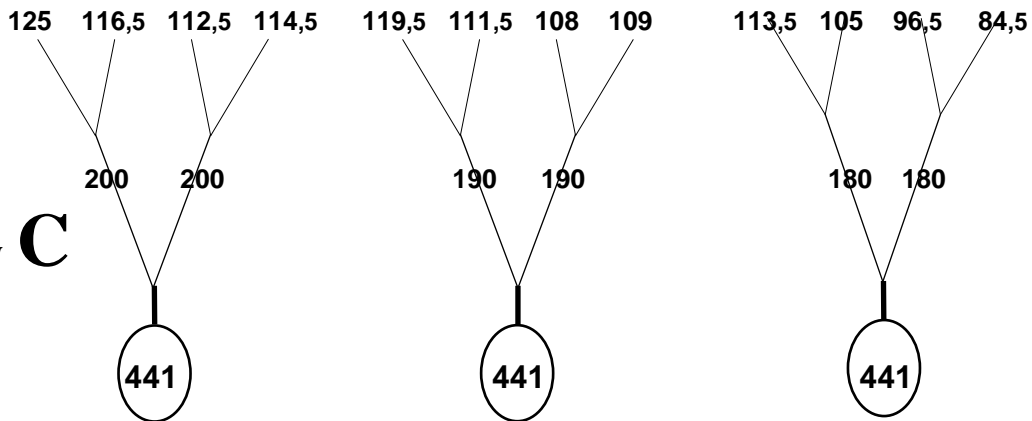

MIDDLE OF
THE CANNOPY

GOLDEN 3 - 28 – syst. of susp. SERIE (1)

ROW **A**

←
STABILO

ROW **B**

ROW **C**

ROW **D**

BREAKS **R**