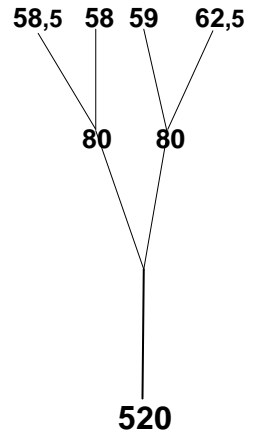

MIDDLE OF
THE CANNOPY

GOLDEN 3 - 28 – syst. of susp. SERIE (1)

ROW **A**

←
STABILO

ROW **B**

ROW **C**

ROW **D**

BREAKS **R**