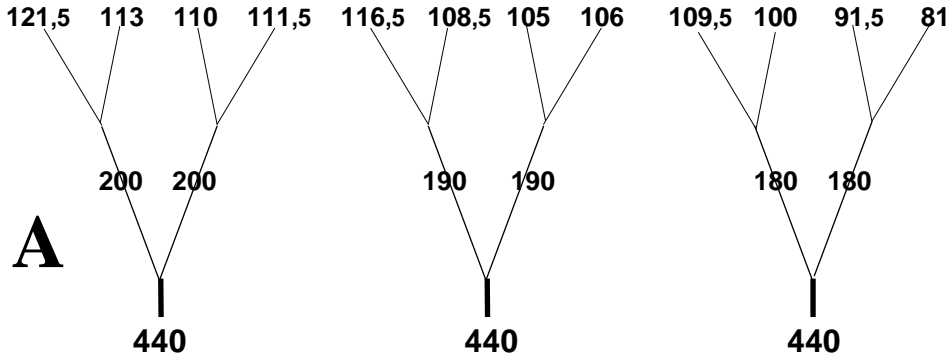

MIDDLE OF
THE CANNOPY

GOLDEN 3 - 28 – syst. of susp. SERIE (1)

ROW **A**

←
STABILO

ROW **B**

ROW **C**

ROW **D**

BREAKS **R**