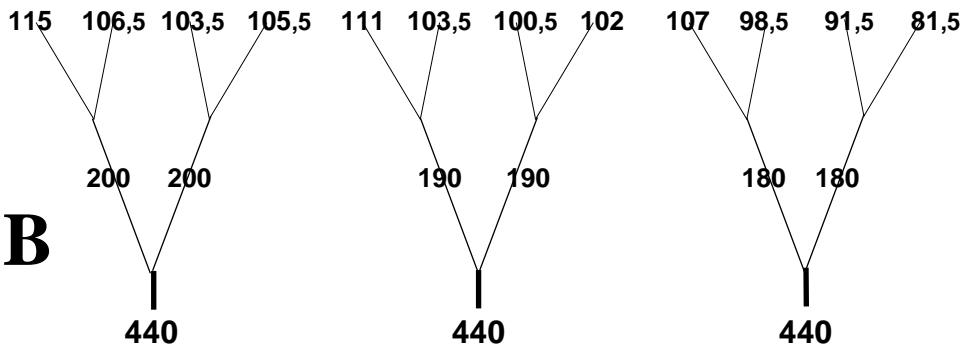

MIDDLE OF
THE CANNOPY

GOLDEN 3 - 28 – syst. of susp. SERIE (1)

ROW **A**

←
STABILO

ROW **B**

ROW **C**

ROW **D**

BREAKS **R**