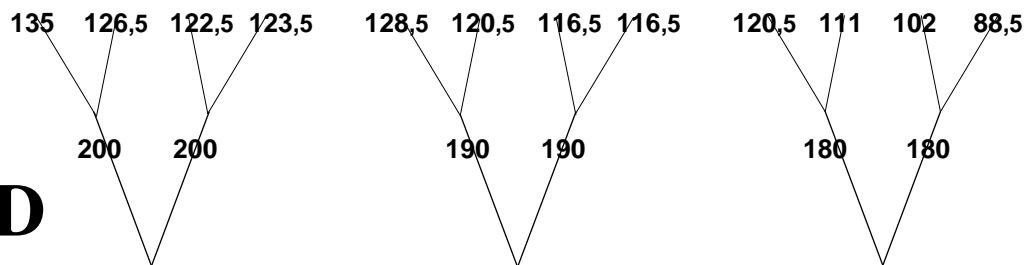

MIDDLE OF
THE CANNOPY

GOLDEN 3 - 28 – syst. of susp. SERIE (1)

ROW **A**

←
STABILO

ROW **B**

ROW **C**

ROW **D**

BREAKS **R**