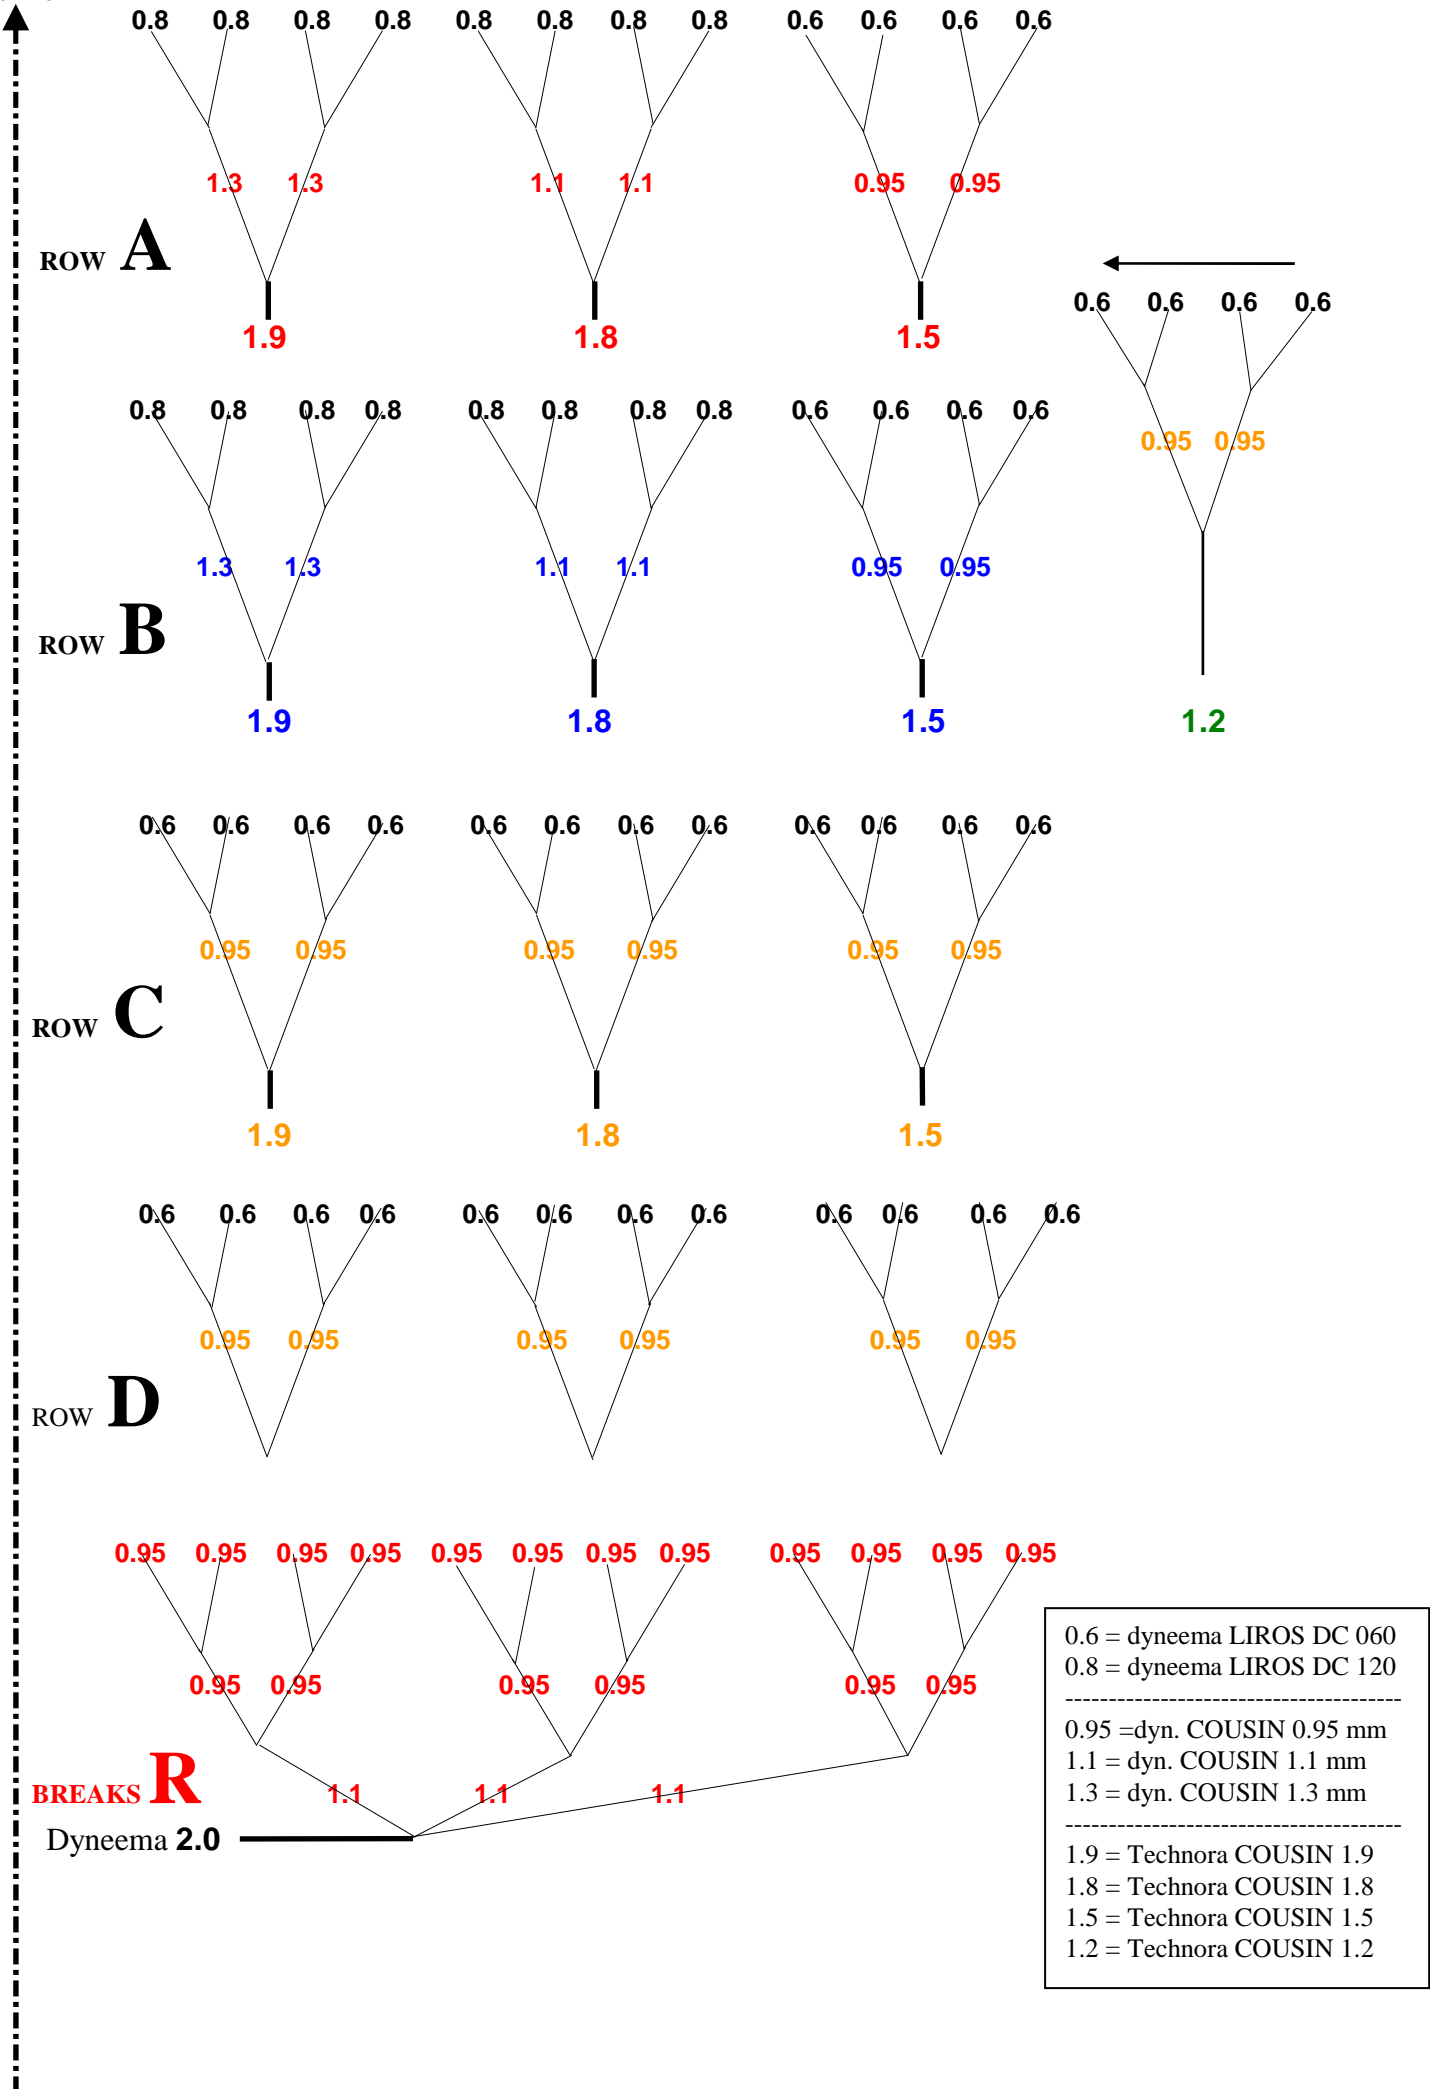

GOLDEN 3 24, 26, 28 - diameters of lines COUSIN [mm]

MIDDLE OF THE CANNOPY

- 0.6 = dyneema LIROS DC 060
- 0.8 = dyneema LIROS DC 120
-
- 0.95 =dyn. COUSIN 0.95 mm
- 1.1 = dyn. COUSIN 1.1 mm
- 1.3 = dyn. COUSIN 1.3 mm
-
- 1.9 = Technora COUSIN 1.9
- 1.8 = Technora COUSIN 1.8
- 1.5 = Technora COUSIN 1.5
- 1.2 = Technora COUSIN 1.2