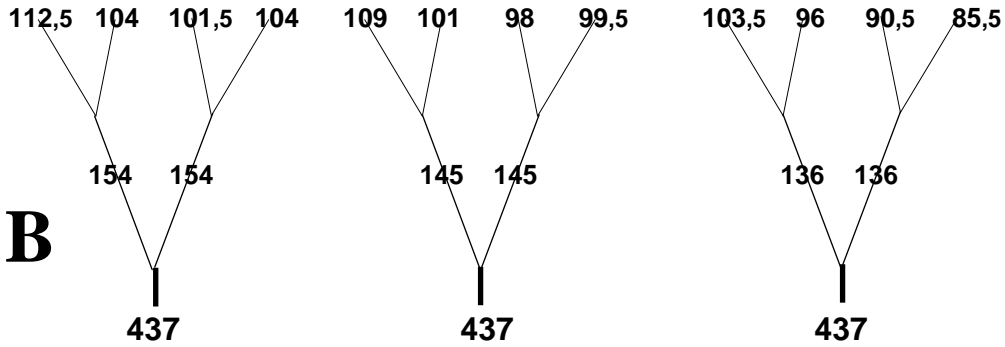

MIDDLE OF
THE CANNOPY

GOLDEN II – 24 – syst. of susp. (VI) -SERIE

ROW **A**

←
STABILO

ROW **B**

ROW **C**

ROW **D**

BREAKS **R**