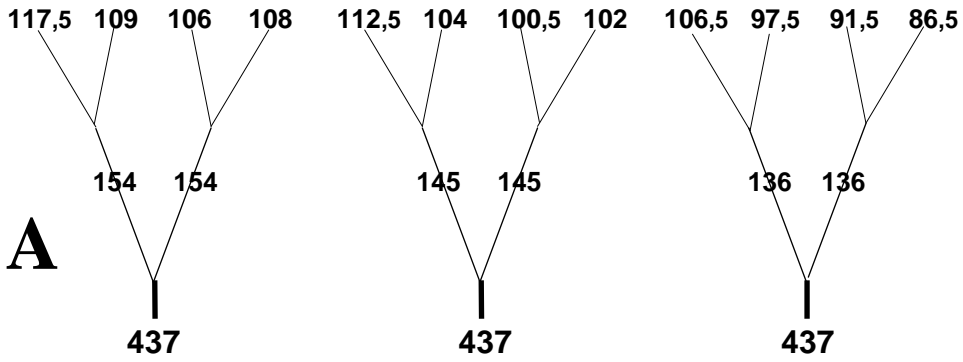

MIDDLE OF
THE CANNOPY

GOLDEN II – 24 – syst. of susp. (VI) -SERIE

ROW **A**

←
STABILO

ROW **B**

ROW **C**

ROW **D**

BREAKS **R**