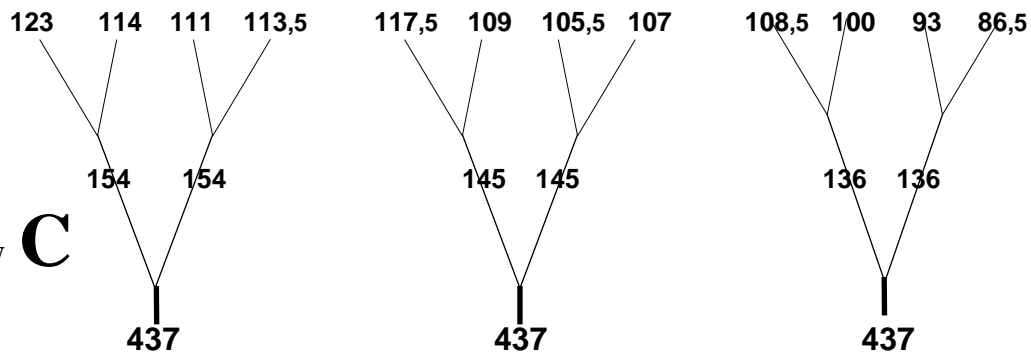

MIDDLE OF
THE CANNOPY

GOLDEN II – 24 – syst. of susp. (VI) -SERIE

ROW **A**

←
STABILO

ROW **B**

ROW **C**

ROW **D**

BREAKS **R**