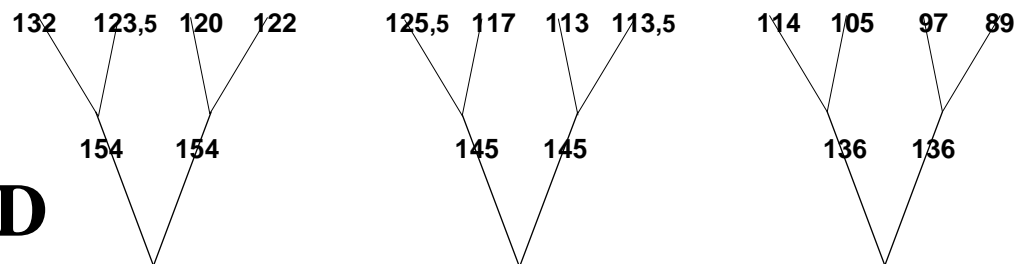

MIDDLE OF
THE CANNOPY

GOLDEN II – 24 – syst. of susp. (VI) -SERIE

ROW **A**

←
STABILO

ROW **B**

ROW **C**

ROW **D**

BREAKS **R**