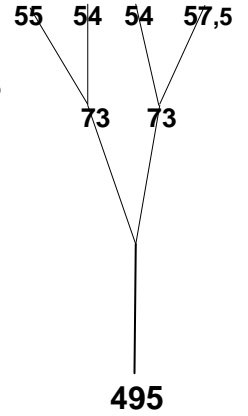

MIDDLE OF
THE CANNOPY

GOLDEN II – 24 – syst. of susp. (VI) -SERIE

ROW **A**

←
STABILO

ROW **B**

ROW **C**

ROW **D**

BREAKS **R**