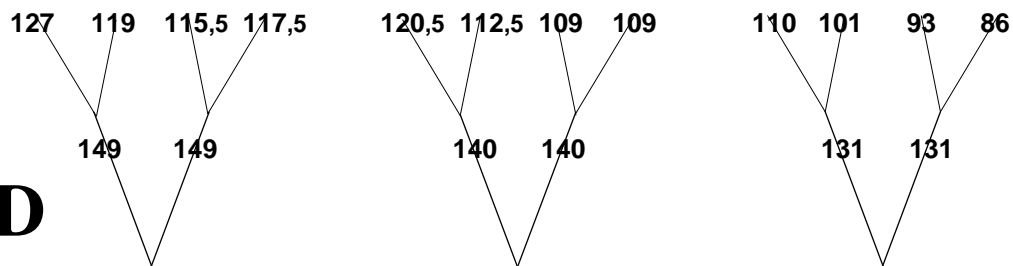

MIDDLE OF
THE CANNOPY

GOLDEN II – 22 – syst. of susp. (VI) -SERIE

ROW **A**

←
STABILO

ROW **B**

ROW **C**

ROW **D**

BREAKS **R**