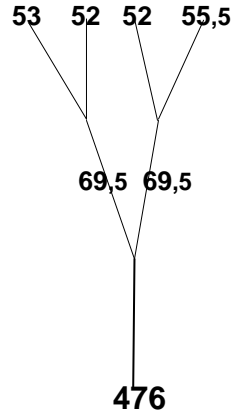

MIDDLE OF
THE CANNOPY

GOLDEN II – 22 – syst. of susp. (VI) -SERIE

ROW **A**

←
STABILO

ROW **B**

ROW **C**

ROW **D**

BREAKS **R**