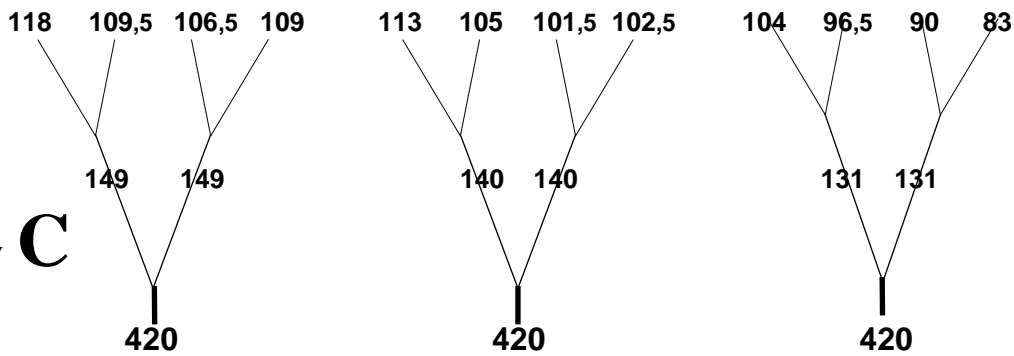

MIDDLE OF
THE CANNOPY

GOLDEN II – 22 – syst. of susp. (VI) -SERIE

ROW **A**

←
STABILO

ROW **B**

ROW **C**

ROW **D**

BREAKS **R**