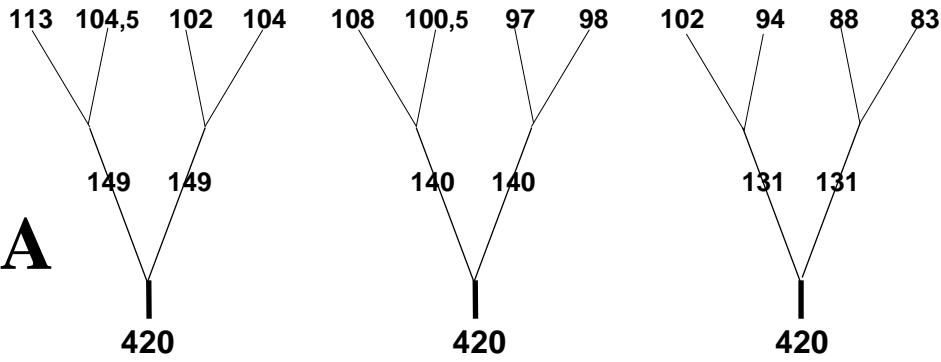

MIDDLE OF
THE CANNOPY

GOLDEN II – 22 – syst. of susp. (VI) -SERIE

ROW **A**

←
STABILO

ROW **B**

ROW **C**

ROW **D**

BREAKS **R**