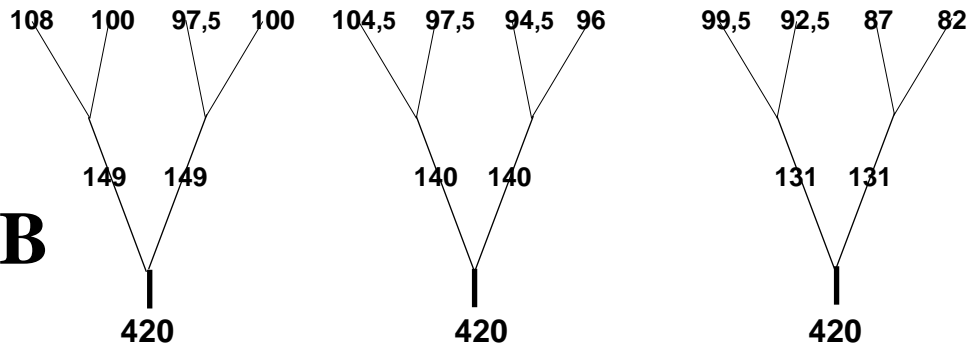

MIDDLE OF
THE CANNOPY

GOLDEN II – 22 – syst. of susp. (VI) -SERIE

ROW **A**

←
STABILO

ROW **B**

ROW **C**

ROW **D**

BREAKS **R**