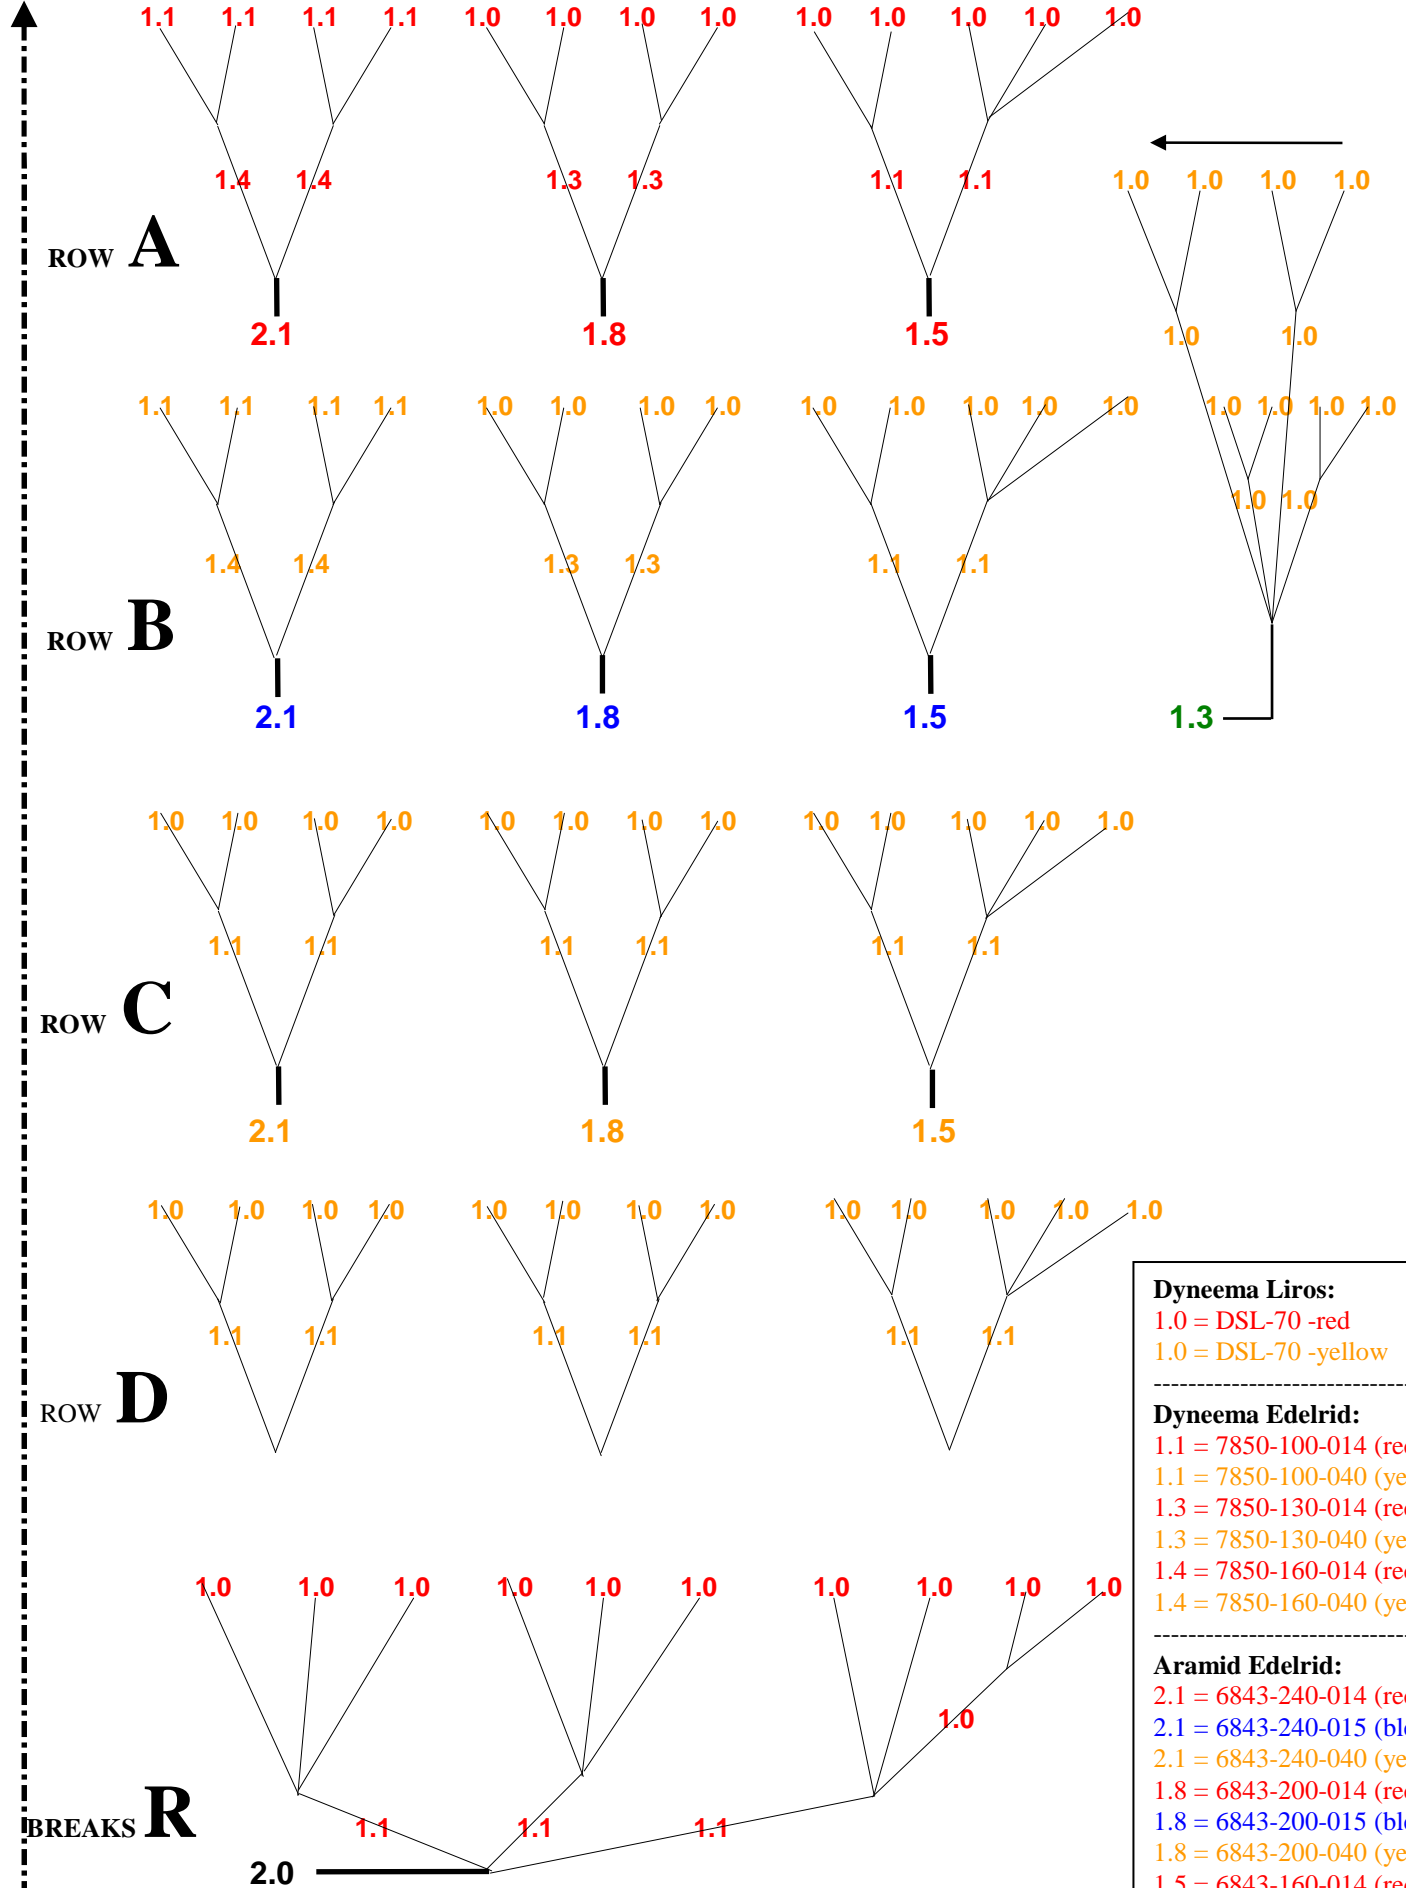

GOLDEN - diameters and colours of lines

MIDDLE OF THE CANOPY

Dyneema Liros:	
1.0 = DSL-70 -red	
1.0 = DSL-70 -yellow	

Dyneema Edelrid:	
1.1 = 7850-100-014 (red)	
1.1 = 7850-100-040 (yellow)	
1.3 = 7850-130-014 (red)	
1.3 = 7850-130-040 (yellow)	
1.4 = 7850-160-014 (red)	
1.4 = 7850-160-040 (yellow)	

Aramid Edelrid:	
2.1 = 6843-240-014 (red)	
2.1 = 6843-240-015 (bleu)	
2.1 = 6843-240-040 (yellow)	
1.8 = 6843-200-014 (red)	
1.8 = 6843-200-015 (bleu)	
1.8 = 6843-200-040 (yellow)	
1.5 = 6843-160-014 (red)	
1.5 = 6843-160-015 (bleu)	
1.5 = 6843-160-040 (yellow)	
1.3 = 6843-120-007 (green)	