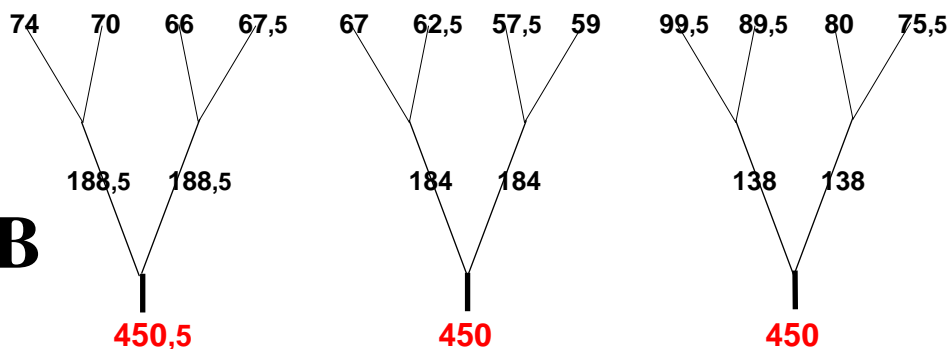

MIDDLE OF THE CANNOPY

ASPEN II – 24 - Freestyle - syst. of susp. (X) -2010

ROW A

New risers
 Width.....22 mm
 Length 54 cm
 Pulleys.....13 cm

ROW B

ROW C

ROW D

BREAKS R