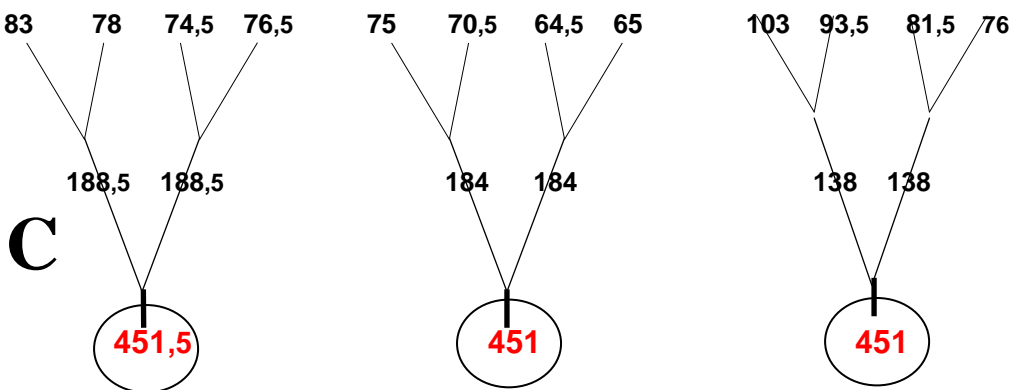

MIDDLE OF THE CANNOPY

ASPEN II – 24 - Freestyle - syst. of susp. (X) -2010

ROW A

New risers
 Width.....22 mm
 Length 54 cm
 Pulleys.....13 cm

ROW B

ROW C

ROW D

BREAKS R