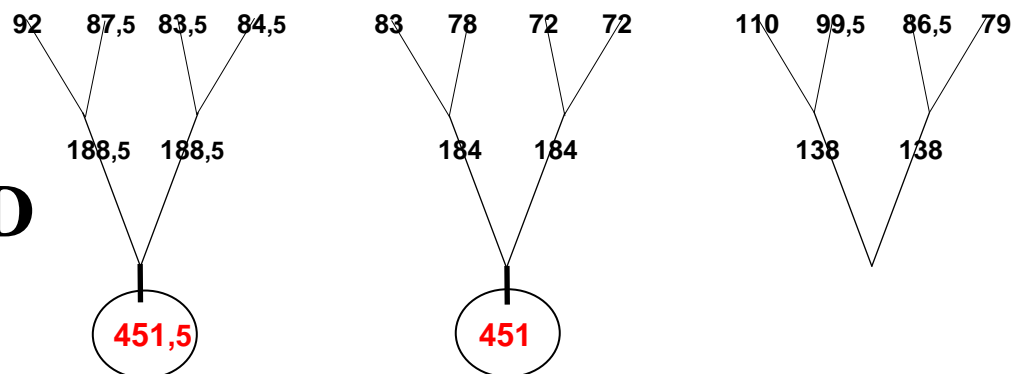

MIDDLE OF THE CANNOPY

ASPEN II – 24 - Freestyle - syst. of susp. (X) -2010

ROW A

New risers
 Width.....22 mm
 Length 54 cm
 Pulleys.....13 cm

ROW B

ROW C

ROW D

BREAKS R