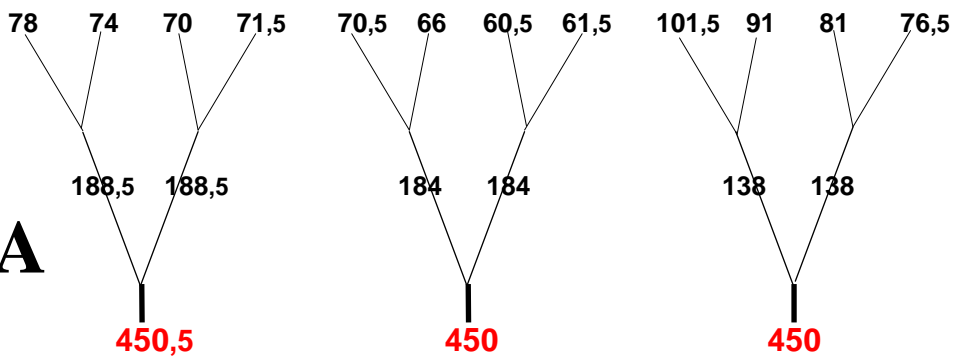

MIDDLE OF THE CANNOPY

ASPEN II – 24 - Freestyle - syst. of susp. (X) -2010

ROW A

New risers
 Width.....22 mm
 Length 54 cm
 Pulleys.....13 cm

ROW B

ROW C

ROW D

BREAKS R