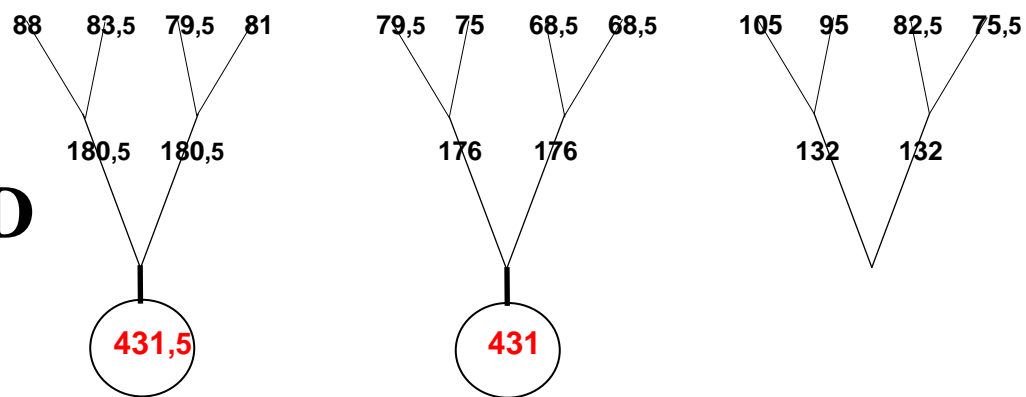

ASPEN II - 22 - Freestyle - syst. of susp. (X) - 2010

MIDDLE OF THE CANNOPY

New risers
 Width.....22 mm
 Length 54 cm
 Pulleys.....13 cm

ROW **A**

ROW **B**

ROW **C**

ROW **D**

BREAKS **R**