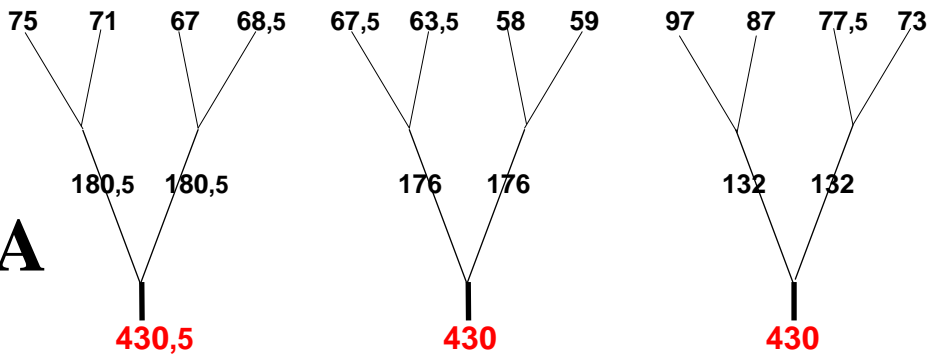

ASPEN II - 22 - Freestyle - syst. of susp. (X) - 2010

MIDDLE OF THE CANNOPY

New risers
 Width.....22 mm
 Length 54 cm
 Pulleys.....13 cm

ROW **A**

ROW **B**

ROW **C**

ROW **D**

BREAKS **R**