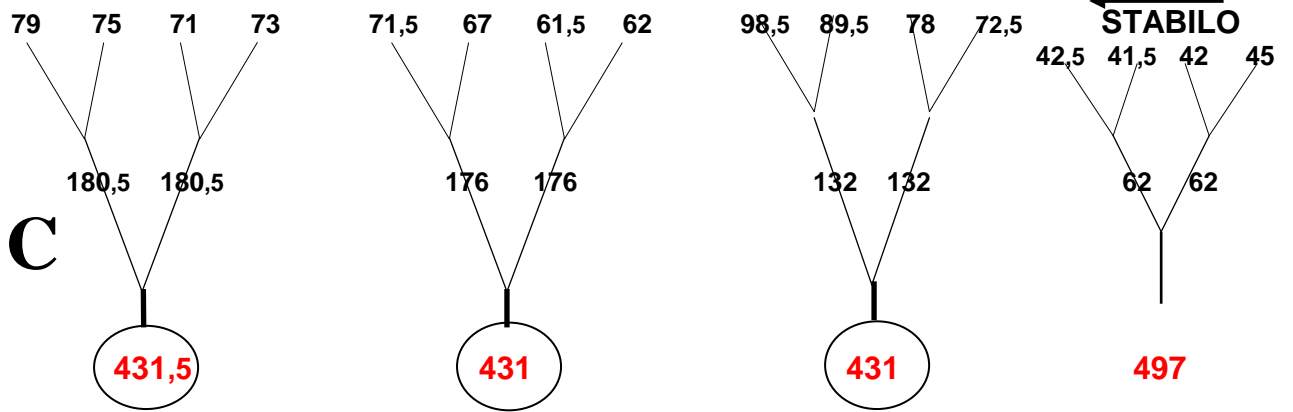

ASPEN II - 22 - Freestyle - syst. of susp. (X) - 2010

MIDDLE OF THE CANNOPY

New risers
 Width.....22 mm
 Length 54 cm
 Pulleys.....13 cm

ROW **A**

ROW **B**

ROW **C**

ROW **D**

BREAKS **R**