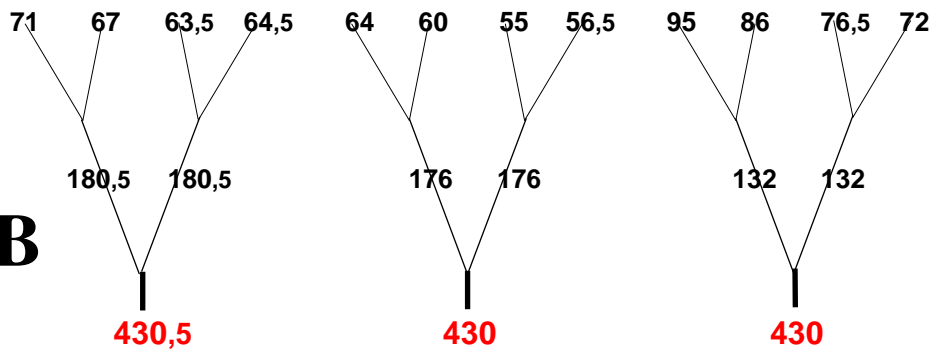

ASPEN II - 22 - Freestyle - syst. of susp. (X) - 2010

MIDDLE OF THE CANNOPY

New risers
 Width.....22 mm
 Length 54 cm
 Pulleys.....13 cm

ROW **A**

ROW **B**

ROW **C**

ROW **D**

BREAKS **R**