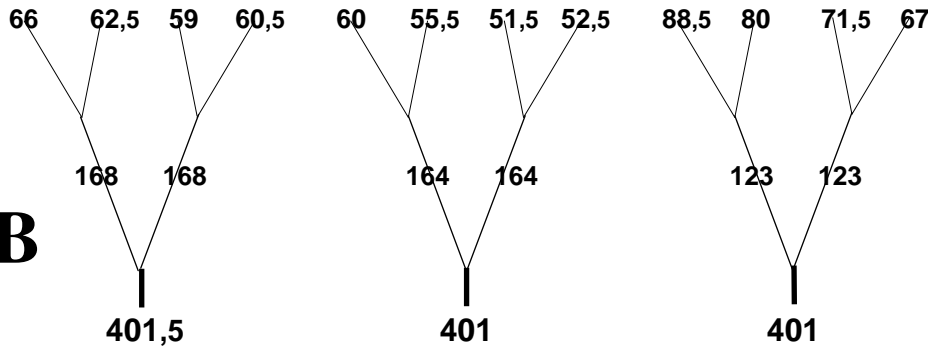

MIDDLE OF THE CANNOPY

ASPEN II - 20 - Freestyle - syst. of susp (X)- 2010

New risers
 Width.....22 mm
 Length 50 cm
 Pulleys.....12 cm

ROW **A**

ROW **B**

ROW **C**

ROW **D**

ROW **R**