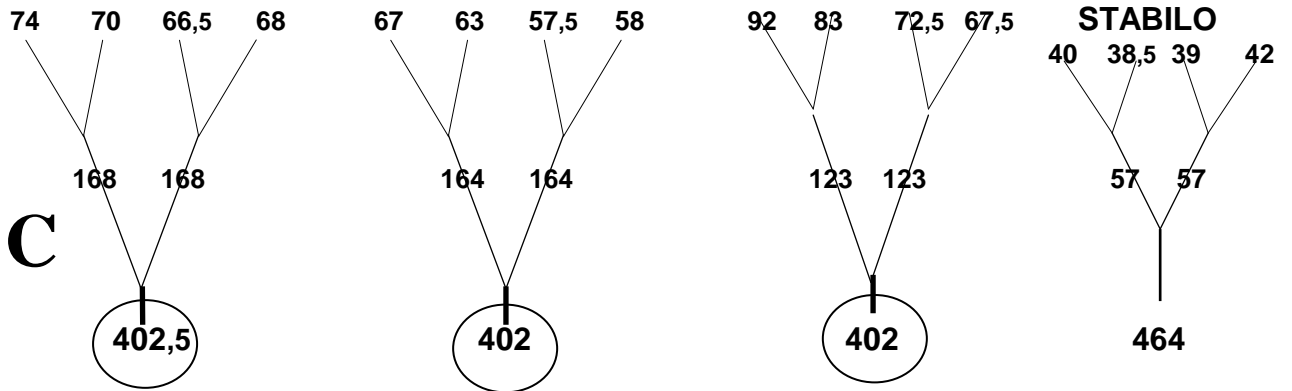

MIDDLE OF THE CANNOPY

ASPEN II - 20 - Freestyle - syst. of susp (X)- 2010

New risers
 Width.....22 mm
 Length 50 cm
 Pulleys.....12 cm

ROW **A**

ROW **B**

ROW **C**

ROW **D**

ROW **R**