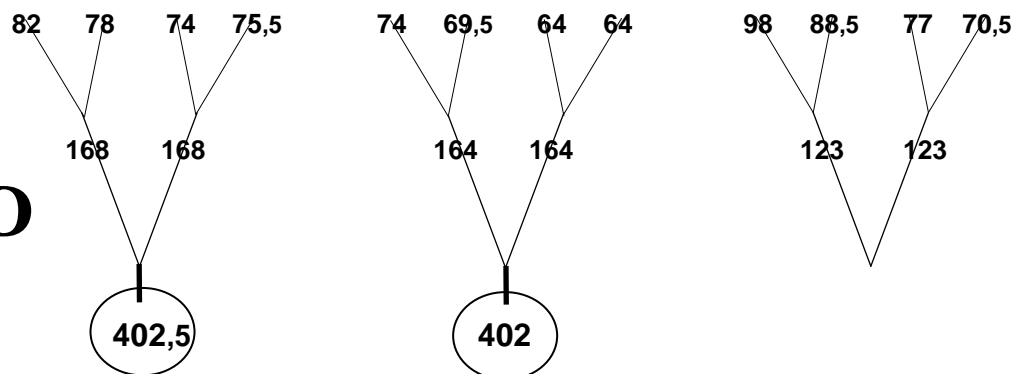

MIDDLE OF THE CANNOPY

ASPEN II - 20 - Freestyle - syst. of susp (X)- 2010

New risers
 Width.....22 mm
 Length 50 cm
 Pulleys.....12 cm

ROW **A**

ROW **B**

ROW **C**

ROW **D**

ROW **R**