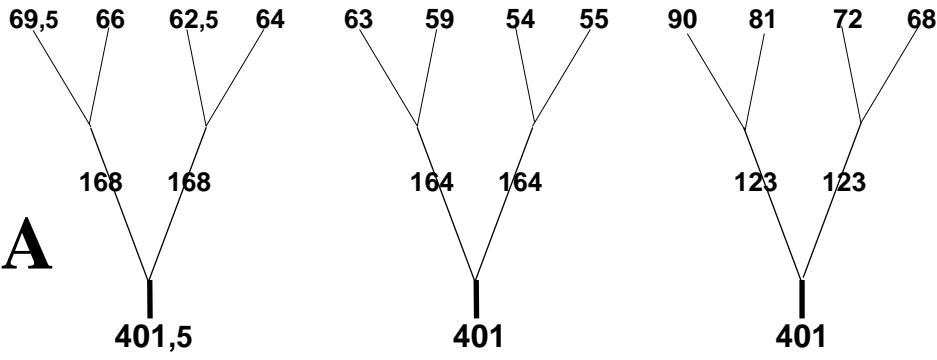

MIDDLE OF THE CANNOPY

ASPEN II - 20 - Freestyle - syst. of susp (X)- 2010

New risers
 Width.....22 mm
 Length 50 cm
 Pulleys.....12 cm

ROW **A**

ROW **B**

ROW **C**

ROW **D**

ROW **R**