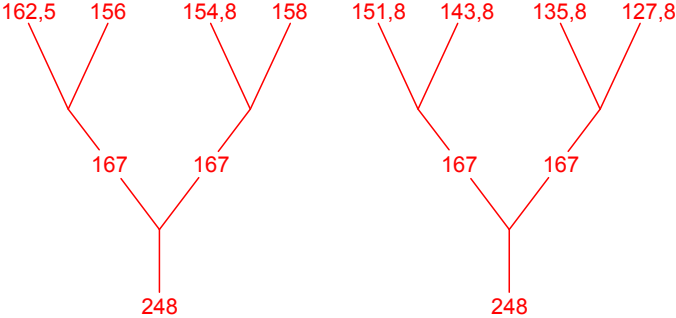

Eiger 21 - line lengths (rev 1)

22.10.2015

MIDDLE OF CANOPY

A

B

S

C

R

BRAKE