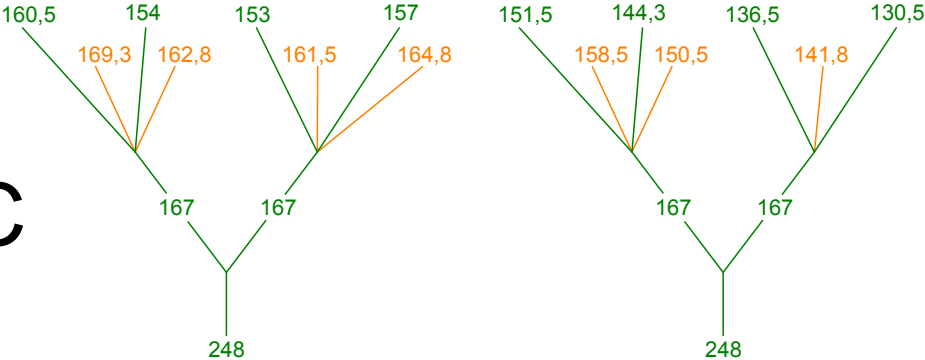

Eiger 21 - line lengths (rev 1)

22.10.2015

MIDDLE OF CANOPY

A

B

S

C

R

BRAKE