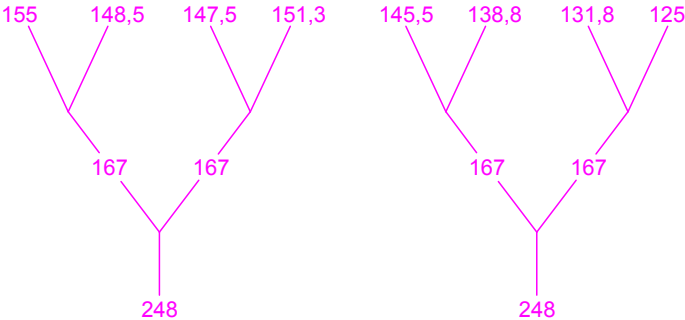

Eiger 21 - line lengths (rev 1)

22.10.2015

MIDDLE OF CANOPY

A

B

S

C

R

BRAKE