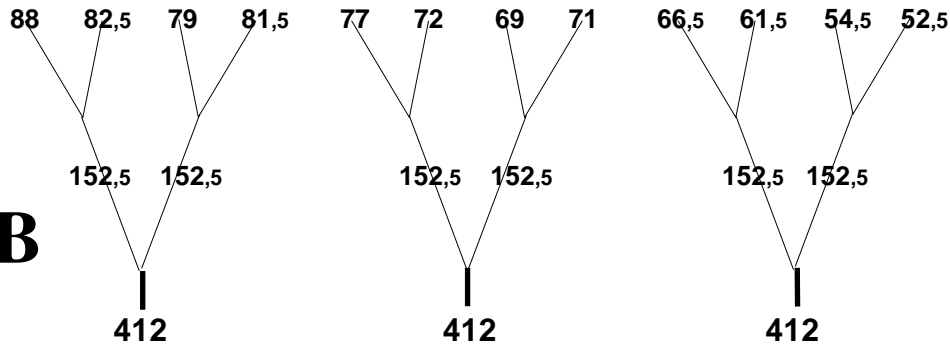

BRIGHT 24 - system of suspension (V)

MIDDLE OF
THE CANNOPY

ROW **A**

ROW **B**

ROW **C**

ROW **D**

BREAKS **R**

STABILO