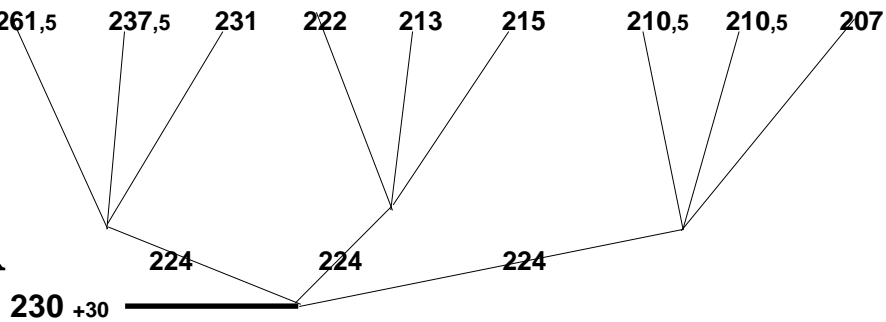

BRIGHT 24 - system of suspension (V)

MIDDLE OF
THE CANNOPY

ROW **A**

ROW **B**

ROW **C**

ROW **D**

BREAKS **R**

STABILO