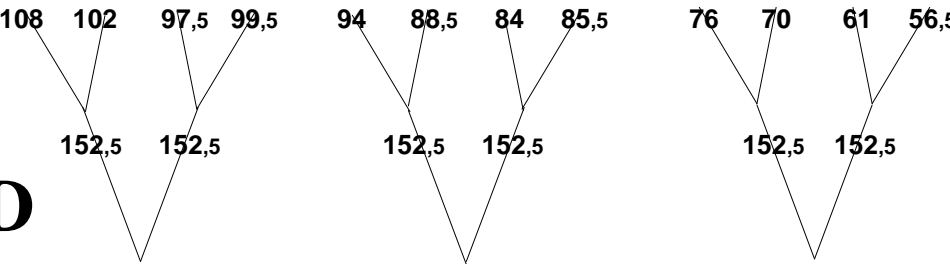

BRIGHT 24 - system of suspension (V)

MIDDLE OF
THE CANNOPY

ROW **A**

ROW **B**

ROW **C**

ROW **D**

BREAKS **R**

STABILO