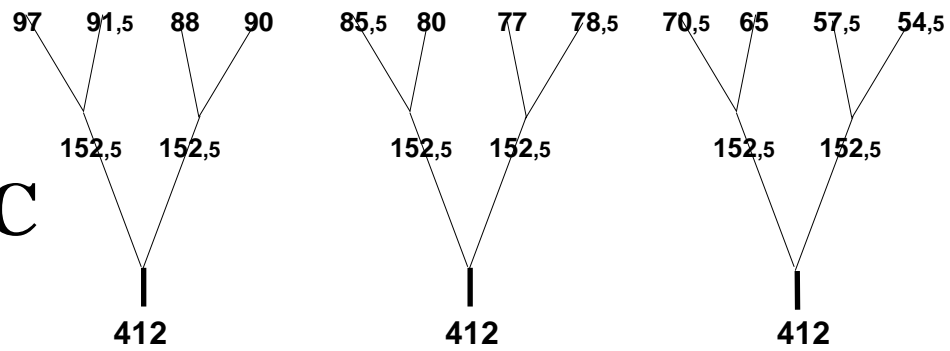

BRIGHT 24 - system of suspension (V)

MIDDLE OF
THE CANNOPY

ROW **A**

ROW **B**

ROW **C**

ROW **D**

BREAKS **R**

STABILO