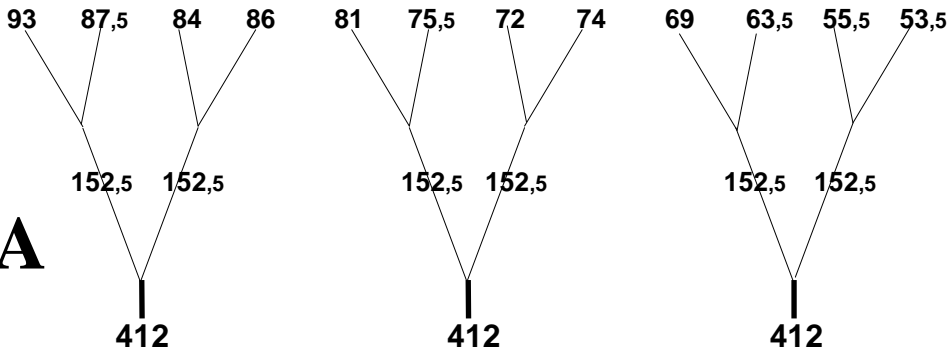

BRIGHT 24 - system of suspension (V)

MIDDLE OF
THE CANNOPY

ROW **A**

ROW **B**

ROW **C**

ROW **D**

BREAKS **R**

STABILO