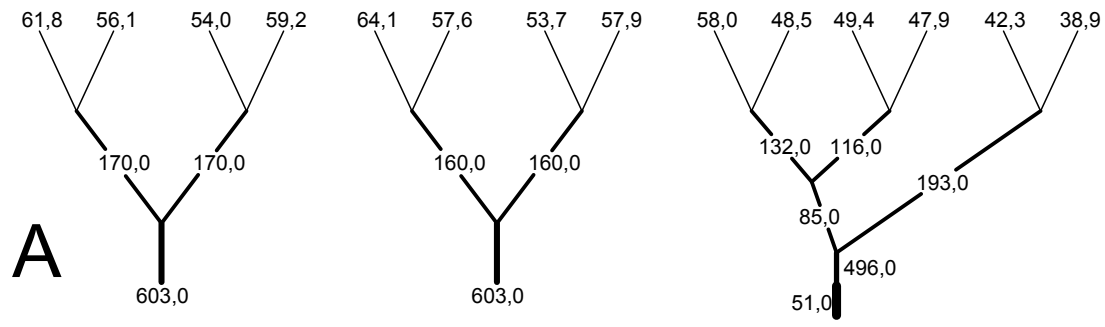

MIDDLE OF CANOPY

SYMBOLS:
 ○ - loop in mailon
 — - brake strap

Lines pretension
 - upper lines 7.5kg
 - connection lines 7.5kg
 - main lines 7.5kg