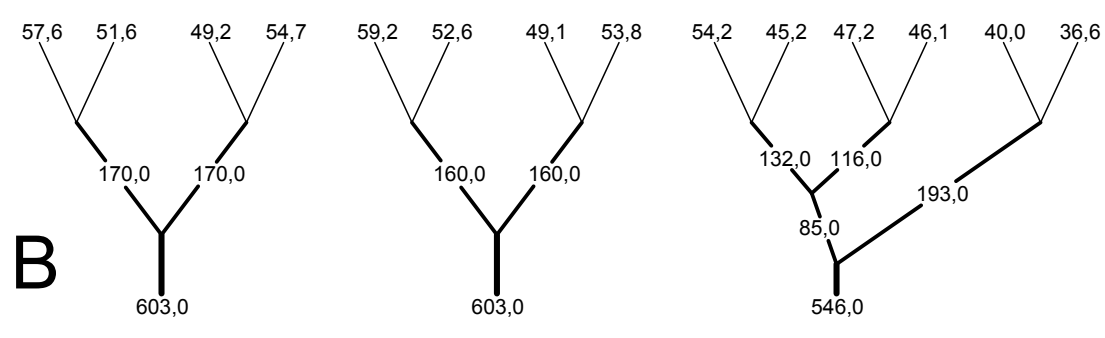

MIDDLE OF CANOPY

SYMBOLS:
 ○ - loop in mailon
 — - brake strap

Lines pretension
 - upper lines 7.5kg
 - connection lines 7.5kg
 - main lines 7.5kg