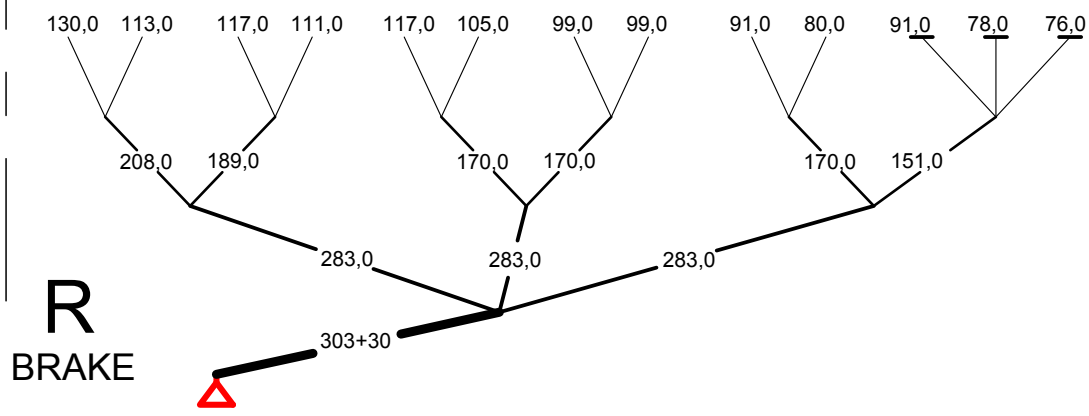

MIDDLE OF CANOPY

SYMBOLS:
 ○ - loop in mailon
 — - brake strap

Lines pretension
 - upper lines 7.5kg
 - connection lines 7.5kg
 - main lines 7.5kg