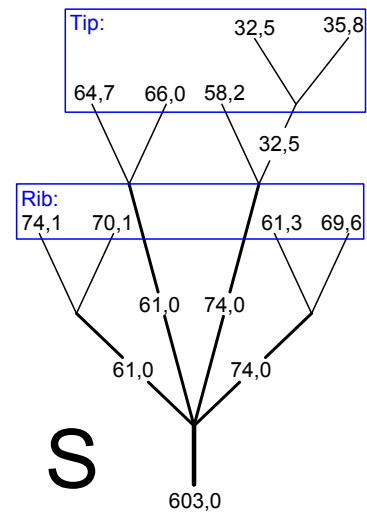

MIDDLE OF CANOPY

SYMBOLS:
 ○ - loop in mailon
 — - brake strap

Lines pretension
 - upper lines 7.5kg
 - connection lines 7.5kg
 - main lines 7.5kg