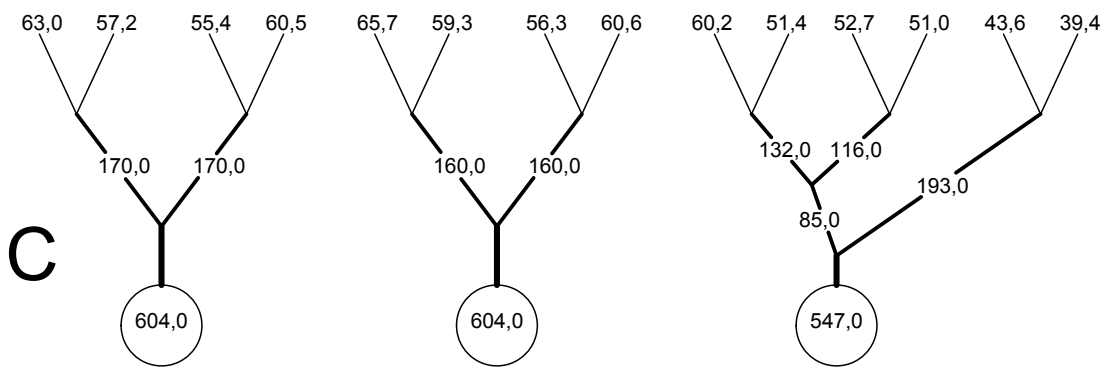

MIDDLE OF CANOPY

SYMBOLS:
 ○ - loop in mailon
 — - brake strap

Lines pretension
 - upper lines 7.5kg
 - connection lines 7.5kg
 - main lines 7.5kg