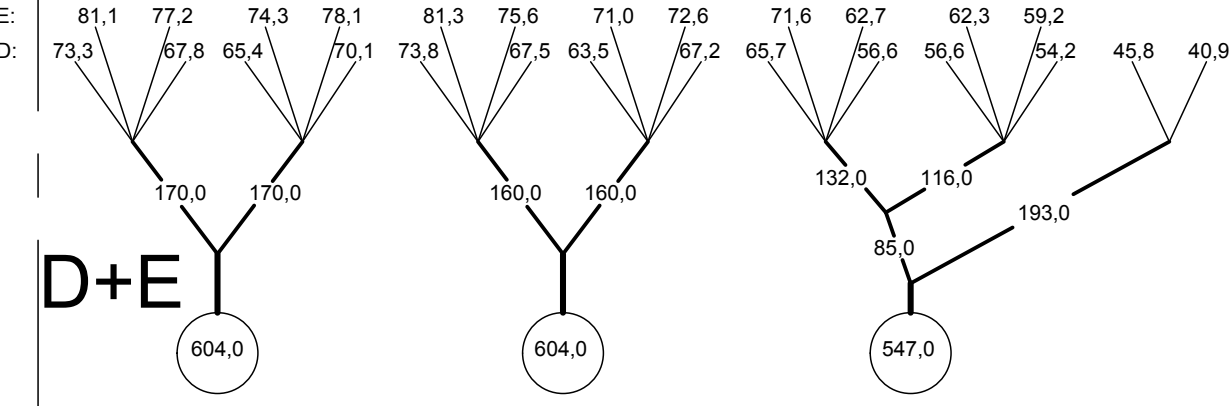

MIDDLE OF CANOPY

SYMBOLS:
 ○ - loop in mailon
 — - brake strap

Lines pretension
 - upper lines 7.5kg
 - connection lines 7.5kg
 - main lines 7.5kg