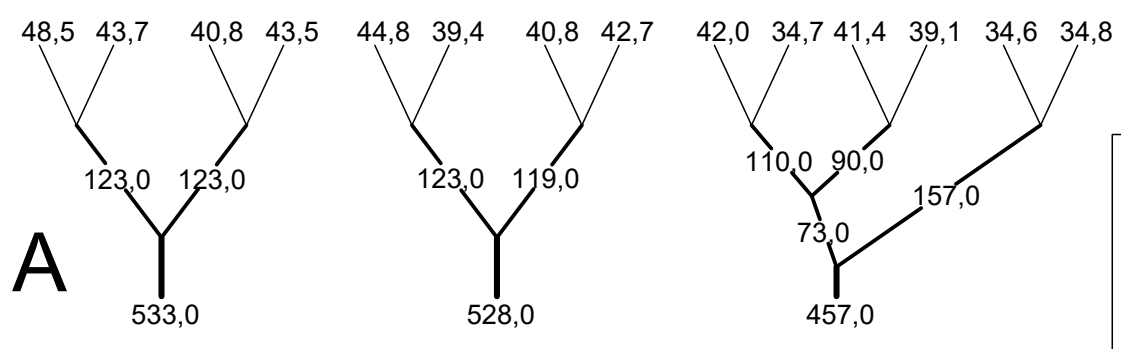

ASPEN6 - 26 - Line lengths (rev10) 27.4.2017

MIDDLE OF CANOPY

Line tensioning

- upper lines 7,5kg
- middle lines 7,5kg
- main lines 12kg

SYMBOLS:

- - loop in mailon
- 1/2 - half length of splicing
- - brake strap