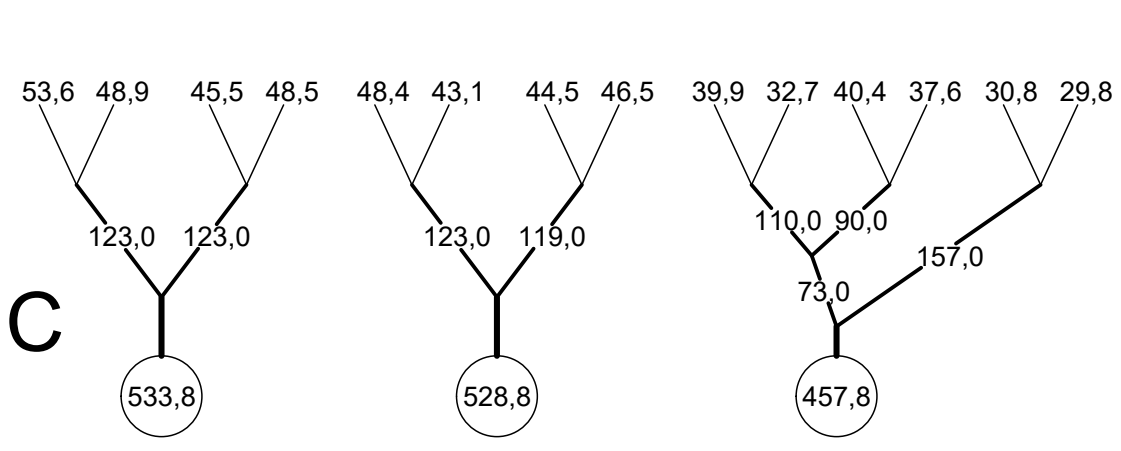

ASPEN6 - 26 - Line lengths (rev10) 27.4.2017

MIDDLE OF CANOPY

Line tensioning

- upper lines 7,5kg
- middle lines 7,5kg
- main lines 12kg

SYMBOLS:

- - loop in mailon
- 1/2 - half length of splicing
- - brake strap