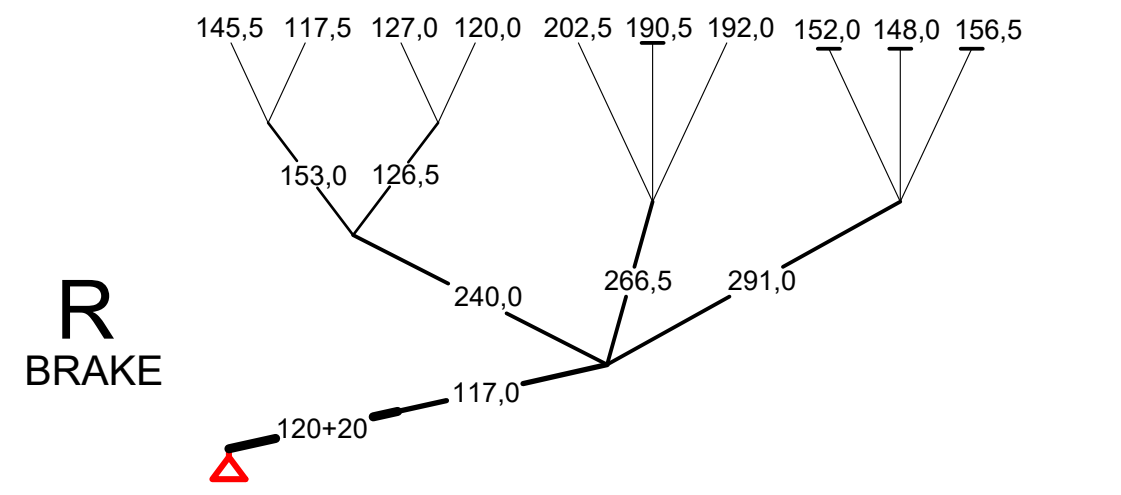

ASPEN6 - 26 - Line lengths (rev10) 27.4.2017

MIDDLE OF CANOPY

Line tensioning

- upper lines 7,5kg
- middle lines 7,5kg
- main lines 12kg

SYMBOLS:

- - loop in mailon
- 1/2 - half length of splicing
- - brake strap