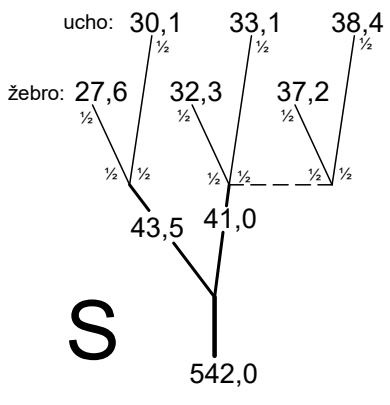

ASPEN6 - 26 - Line lengths (rev10) 27.4.2017

MIDDLE OF CANOPY

Line tensioning

- upper lines 7,5kg
- middle lines 7,5kg
- main lines 12kg

SYMBOLS:

- - loop in mailon
- 1/2 - half length of splicing
- - brake strap