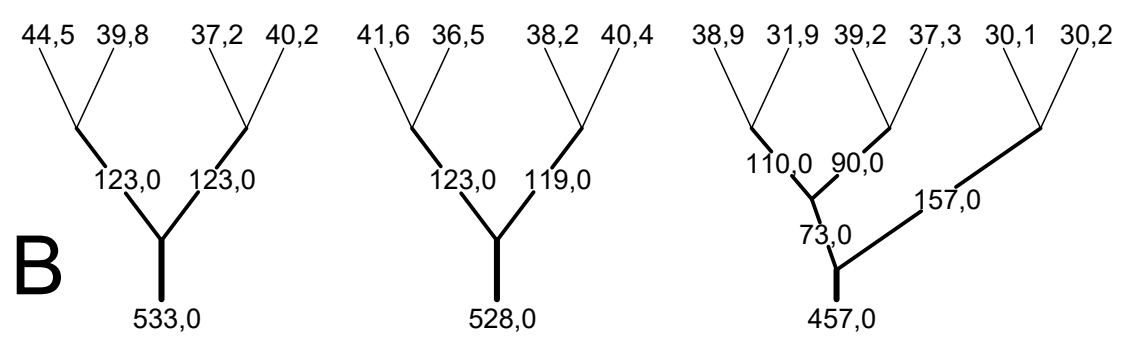

ASPEN6 - 26 - Line lengths (rev10) 27.4.2017

MIDDLE OF CANOPY

Line tensioning

- upper lines 7,5kg
- middle lines 7,5kg
- main lines 12kg

SYMBOLS:

- - loop in mailon
- 1/2 - half length of splicing
- - brake strap